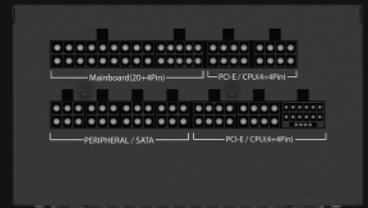

# MAGNETAR 1000W

ALL ABOUT GAMING

- 1000W power supply for gaming systems
- 80 PLUS Gold certified efficiency
- Compatible ATX 12V version ATX V2.52 (3.0 Ready), compliant with ErP & EuP regulations, active PFC
- Dedicated PCIe 5.0 connector for powering the latest graphics cards using a single Gen 5 12VHPWR cable
- Fully modular design and flat cables to facilitate their installation and arrangement in the case
- Silent operation thanks to the automatic control of the fan speed depending on the temperature

## TECHNICAL DATA

Continuous power:	<b>1000W</b>
Form factor:	<b>ATX</b>
ATX Version:	<b>ATX V2.52 (3.0 Ready)</b>
Efficiency:	<b>80PLUS® Gold certified</b>
Intel® C6/C7:	<b>Yes</b>
PFC:	<b>Active</b>
Illumination:	<b>No</b>
Modular cables:	<b>Yes</b>
Cable type:	<b>Flat, black</b>
Fan size:	<b>120 mm</b>
Fan speed:	<b>Temperature controlled</b>
Fan technology:	<b>Hydro Dynamic Bearing</b>
AC Input:	<b>200 - 240V, 15A, 50/60Hz</b>
DC Output +3.3V:	<b>16A</b>
DC Output +5V:	<b>16A</b>
DC Output +12V1:	<b>83.5A</b>
DC Output -12V:	<b>0.3A</b>
DC Output +5Vsb:	<b>3A</b>

MB connector:	<b>1 x 20+4P</b>
CPU connector:	<b>2 x 4+4P</b>
PCIe connector:	<b>2 x (2x 6+2P)</b>
PCIe (Gen 5.0) connector:	<b>1 x 12+4P</b>
SATA connector:	<b>9x</b>
Molex connector:	<b>3x 4P</b>
Protections:	<b>OOP, UVP, OVP, SCP, NLO, SIP, OCP, OTP</b>
Environmental compliance:	<b>RoHS, WEEE, ErP Lot 6</b>
Dimensions (LxWxH):	<b>160 x 150 x 86 mm</b>
Weight:	<b>1450 g</b>
Color:	<b>Black</b>
EAN:	<b>5949161381328</b>
Warranty:	<b>8 Years</b>
Pieces/Cartron:	<b>10</b>